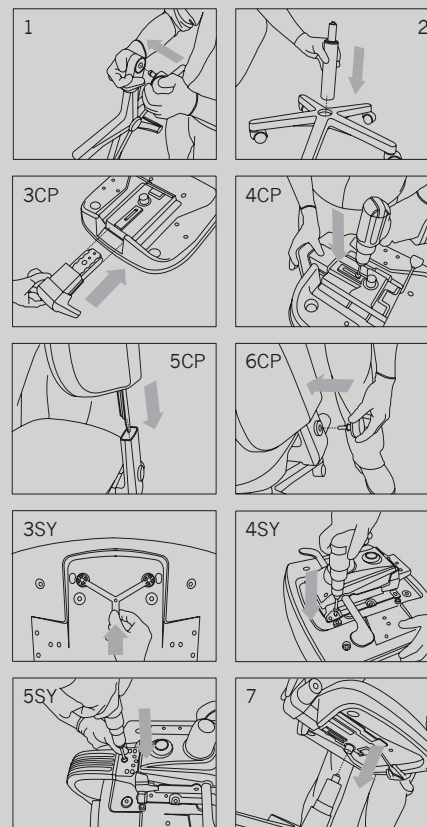

Montaggio Assembling

Garanzia e Made in Italy Warranty and Made in Italy

TUTTI I PRODOTTI QUINTI SONO
COPERTI DA GARANZIA VALIDA 6 ANNI

100% QUALITÀ ORIGINALE ITALIANA

Tutti i prodotti Quinti sono:

- fabbricati interamente in Italia
- costruiti con materiali di qualità
- realizzati con modelli esclusivi dell'azienda
- costruiti adottando lavorazioni artigianali

ALL QUINTI PRODUCTS ARE
COVERED BY A 6 YEAR WARRANTY

100% ORIGINAL ITALIAN QUALITY

All Quinti products are:

- handcrafted entirely in Italy
- produced using high quality materials
- made according to exclusivity standard
- handcrafted

Seduta certificata EN1335
Certified chair EN1335

ISO 9001 - ISO 14001

M E M B E R